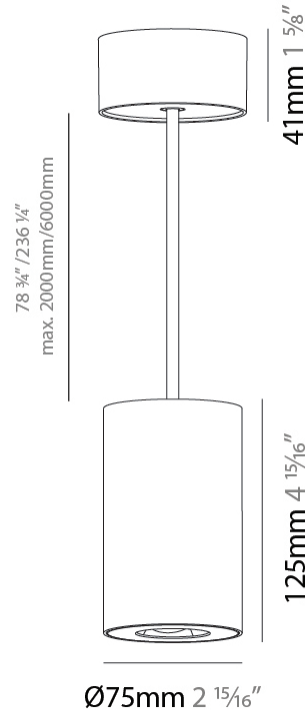

GENERAL

Series: Oiko Pro
Subseries: Oiko Pro Round
Brand: Prolicht
Division: Architectural
Mounting Type: Suspension
Mounting Location: Ceiling
Subcategory: Pendant

PHYSICAL

Shape: Cylinder
Diameter (mm): 75
Diameter (in): 2 ¹⁵/₁₆
Height (mm): 125
Height (in): 4 ¹⁵/₁₆
Light Distribution: Direct
Weight (kg): 0.769
Fixture Finish: SSR / BKV / CWI / CRY / HAB / UFT / ITA / RUA / FTG / MYG / LOD / PUS / FRO / FUP / KIA / POP / BLS / SPG / MEY / GOH / GUM / CHC / COM / ABZ / JAG / OBR / MOS / ROR
Fixture Material: Metal
Cable Details: 2,000mm / 6,000mm Cable - Options : Transparent, Black, White, Red, Orange

ELECTRICAL

Lamp Type: LED (Zhaga Standard)
Input Wattage (W): 12.9
Dimming: Tri-Mode (Non-Dimming and Phase Dimming (120Vac only) and 0-10V Dimming)
Driver Included: No
Driver Location: Remote
Driver Type: Constant Current - Universal
Driver Class: Class 2
Input Voltage (V): 120 - 277
Constant Current (MA): 350

LED

Color Temperature (°K): 2700 / 3000 / 3500 / 4000
Max. Delivered Lumen (lm): 1218 / 1214 / 1272 / 1283
Nominal Lumen (lm): 1473 / 1468 / 1538 / 1552
CRI: >90 CRI
Lamp Life (hrs): 50000

OPTICAL

Reflector°: 34
Adjustability: Fixed

RATINGS AND CERTIFICATIONS

Certified By: Certified for North American Standards
IP rating: IP20