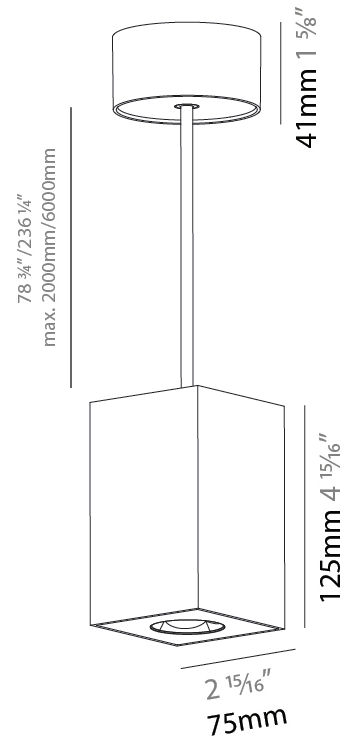

GENERAL

Series: Oiko Pro
Subseries: Oiko Pro Round
Brand: Prolicht
Division: Architectural
Mounting Type: Suspension
Mounting Location: Ceiling
Subcategory: Pendant

PHYSICAL

Shape: Square
Length (mm): 75
Length (in): 2 ¹⁵/₁₆
Width (mm): 75
Width (in): 2 ¹⁵/₁₆
Height (mm): 125
Height (in): 4 ¹⁵/₁₆
Light Distribution: Direct
Weight (kg): 0.769
Fixture Finish: SSR / BKV / CWI / CRY / HAB / UFT / ITA / RUA / FTG / MYG / LOD / PUS / FRO / FUP / KIA / POP / BLS / SPG / MEY / GOH / GUM / CHC / COM / ABZ / JAG / OBR / MOS / ROR
Fixture Material: Metal
Cable Details: 2,000mm / 6,000mm Cable - Options : Transparent, Black, White, Red, Orange

ELECTRICAL

Lamp Type: LED (Zhaga Standard)
Input Wattage (W): 12.9
Dimming: Tri-Mode (Non-Dimming and Phase Dimming (120Vac only) and 0-10V Dimming)
Driver Included: No
Driver Location: Remote
Driver Type: Constant Current - Universal
Driver Class: Class 2
Input Voltage (V): 120 - 277
Constant Current (MA): 350

LED

Color Temperature (°K): 2700 / 3000 / 3500 / 4000
Max. Delivered Lumen (lm): 1218 / 1214 / 1272 / 1283
Nominal Lumen (lm): 1473 / 1468 / 1538 / 1552
CRI: >90 CRI
Lamp Life (hrs): 50000

OPTICAL

Reflector°: 34
Adjustability: Fixed

RATINGS AND CERTIFICATIONS

Certified By: Certified for North American Standards
IP rating: IP20